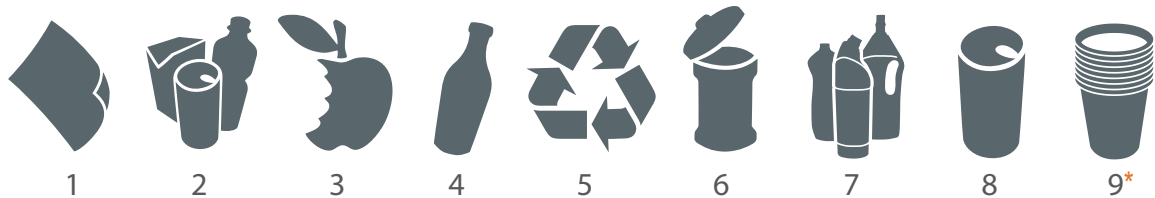

EDINBURGH

CODE LID SYSTEM

Code		Description	Color	Material
0		Open top		
1		Self-closing flaps	Selected waste colour	Galvanized Steel
2		Self-extinguishing		Galvanized Steel

WASTE COLOUR CODE

WASTE SIGN CODE