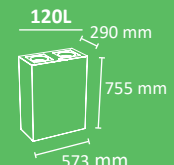

INDOOR

manufactured by
Cervic Environment

SELF-EXTINGUISHING
CERTIFIED

33 Kg.

25 Kg.

17 Kg.

AVAILABLE LIDS

Open top