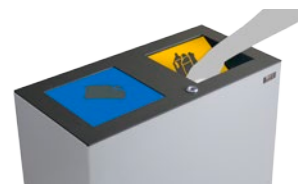

DETAILS

Self-closing flaps use