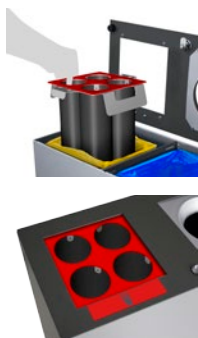

Self-closing flaps

Self-extinguishing

DETAILS

Self-closing flaps use

ACCESSORIES

Stacked cup holder
collection system

Wheels

Frontal
adhesives

COLLECTION SYSTEM

Inner ring
bag holder

Metal
inner liner

- Economic multiwaste bin with an excellent value for money.
- Self-extinguishing certified (only a specific version).
- Available for 2, 3 or 4 types of waste.
- Capacities: 120L (60x2), 180L (60x3), 240L (60x4).
- An accessory to storage the cups stacked is available.
- Collection system: inner ring bag holder or metal inner liner.
- Easy emptying system: our bins must be safe, ergonomic and clean. This bin has been designed and produced with an ergonomic and efficient emptying system which guarantees the extraction of the bag without risk of ripping.
- Hinged lid with waste identification included.
- Rubber feet included as standard.
- Accessories: wheels, frontal waste adhesives and ground anchor bolts.
- The hinges and inner ring bag holder are made of zinc-plated steel.
- Made of 1 and 3 mm cold rolled steel plates which have been hot dip galvanized.
- It includes a thermo-heating polyester powder coated finish.
- Suitable to be used indoor and outdoor under normal weather conditions. In case of extreme weather conditions, such as high salinity, temperature or humidity, an additional special treatment can be included. Check extra cost and MOQ.
- Guaranteed reliability: this product has satisfactorily exceeded functionality and endurance tests under real environmental and usage conditions.