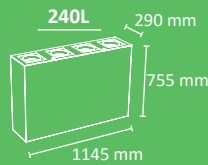

EDINBURGH

Edinburgh 2W
open top

Edinburgh 4W
open top

Edinburgh 3W
self-closing flaps

Edinburgh 3W
open top

Easy Empty

Available colour for plastic bags "Slim-Fit"

OUTDOOR

INDOOR

manufactured by
Cervic Environment

SELF-EXTINGUISHING
CERTIFIED

33 Kg.

25 Kg.

17 Kg.

AVAILABLE LIDS

Open top