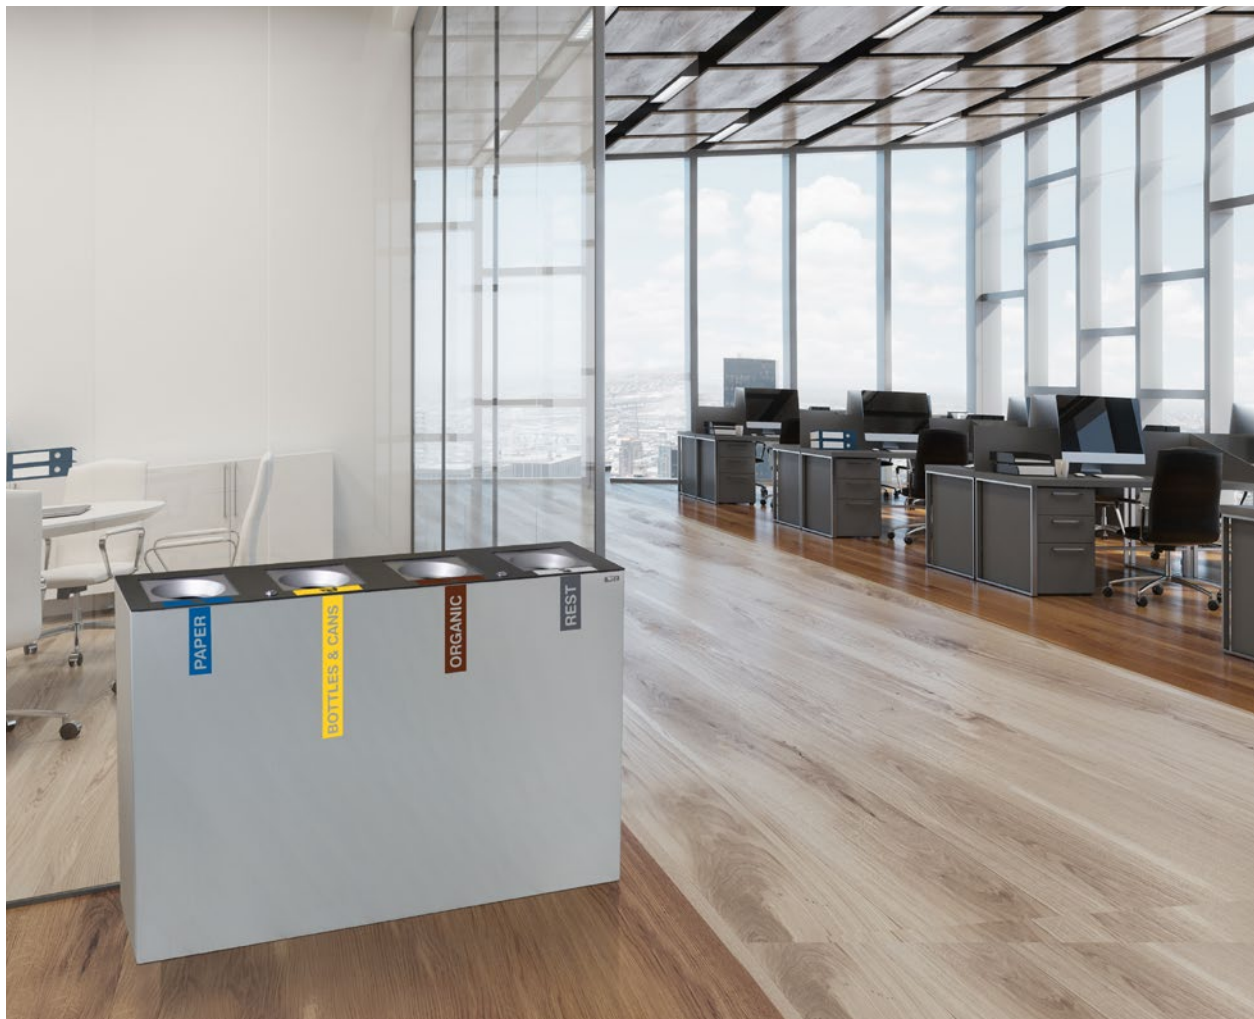

COLLECTION SYSTEM

Inner ring
bag holder

Metal
inner liner

- Economic multiwaste bin with an excellent value for money.
- Self-extinguishing certified (only a specific version).
- Available for 2, 3 or 4 types of waste.
- Capacities: 120L (60x2), 180L (60x3), 240L (60x4).
- An accessory to storage the cups stacked is available.
- Collection system: inner ring bag holder or metal inner liner.
- Easy emptying system: our bins must be safe, ergonomic and clean. This bin has been designed and produced with an ergonomic and efficient emptying system which guarantees the extraction of the bag without risk of ripping.
- Hinged lid with waste identification included.
- Rubber feet included as standard.
- Accessories: wheels, frontal waste adhesives and ground anchor bolts.
- The hinges and inner ring bag holder are made of zinc-plated steel.
- Made of 1 and 3 mm cold rolled steel plates which have been hot dip galvanized.
- It includes a thermo-heating polyester powder coated finish.
- Suitable to be used indoor and outdoor under normal weather conditions. In case of extreme weather conditions, such as high salinity, temperature or humidity, an additional special treatment can be included. Check extra cost and MOQ.
- Guaranteed reliability: this product has satisfactorily exceeded functionality and endurance tests under real environmental and usage conditions.