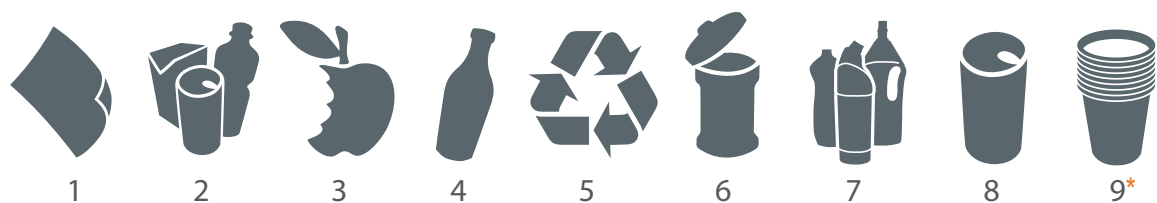

WASTE SIGN CODE

*Only available with stacked glasses storage system accessory.