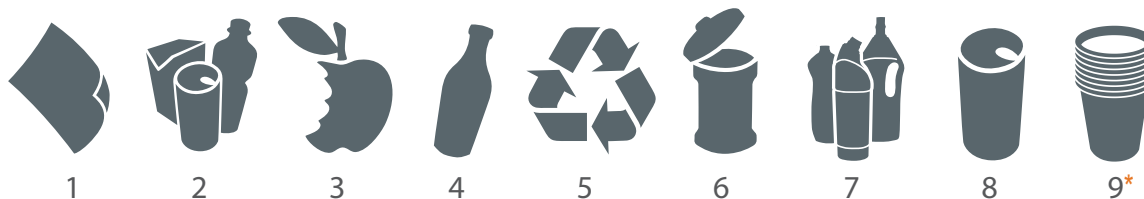

CODE LID SYSTEM

Code		Description	Color	Material
0		Open top		
1		Self-closing flaps	Selected waste colour	Galvanized Steel
2		Self-extinguishing		Galvanized Steel

EDINBURGH

WASTE COLOUR CODE

WASTE SIGN CODE