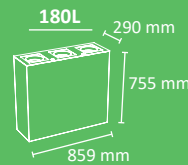

INDOOR

manufactured by
Cervic Environment

SELF-EXTINGUISHING
CERTIFIED

33 Kg.

25 Kg.

17 Kg.

AVAILABLE LIDS

Open top